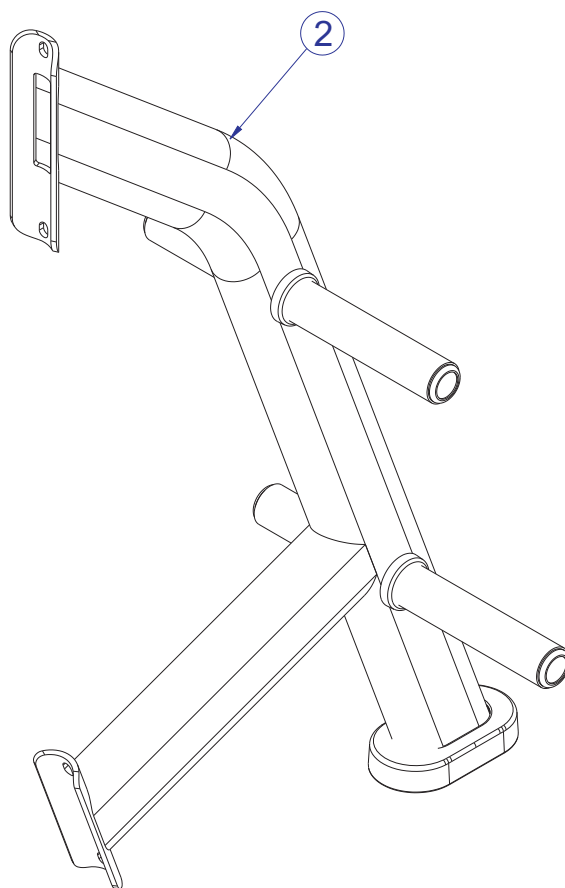

SIGNATURE SERIES
SOBWS

SIGNATURE OLYMPIC BENCH WEIGHT STORAGE

Customer Support Services
PARTS LIST

SOBWS SIGNATURE OLYMPIC BENCH WEIGHT STORAGE CONTENTS

	PAGE
COMPONENT ASSEMBLY	3
COMPONENT ASSEMBLY LEGEND	4
LEFT UPRIGHT ASSEMBLY	5
LEFT UPRIGHT ASSEMBLY LEGEND	6
RIGHT UPRIGHT ASSEMBLY	7
RIGHT UPRIGHT ASSEMBLY LEGEND	8
IMAGE	9

NOTE: SUBSTITUTE PART NUMBERS ENDING WITH 'XX' WITH THE REQUIRED COLOR CODES.

FRAME

01 = WHITE
02 = PLATINUM
03 = BLACK

PADS

01 = BLACK
99 = CUSTOM

SOBWS SIGNATURE OLYMPIC BENCH WEIGHT STORAGE COMPONENT ASSEMBLY

SEE PAGE 4 FOR LEGEND

SOBWS SIGNATURE OLYMPIC BENCH WEIGHT STORAGE COMPONENT ASSEMBLY LEGEND

ITEM NO.	QTY.	PART NO.	DESCRIPTION
1	1	78532XX	PTD ASSY, SOBWS, LEFT UPRIGHT
2	1	78533XX	PTD ASSY, SOBWS, RIGHT UPRIGHT
3	1	8092701	DECAL SHEET LBS
4	1	8092601	DECAL SHEET KG
5	1	8137701	DECAL, WARNING, HORIZ, MULTI-LANG SHEET

SOBWS SIGNATURE OLYMPIC BENCH WEIGHT STORAGE LEFT UPRIGHT ASSEMBLY - 78532XX

SEE PAGE 6 FOR LEGEND

SOBWS SIGNATURE OLYMPIC BENCH WEIGHT STORAGE LEFT UPRIGHT ASSEMBLY LEGEND

ITEM NO.	QTY.	PART NO.	DESCRIPTION
1	1	78524XX	WLDMT, SOBWS, LEFT UPRIGHT
2	1	7334001	FOOT, 2.50 X 4.49 FLOV
3	1	7340201	COVER, FOOT - STRAIGHT
4	2	3102514	WASHER, FLAT 3/8" SAE ST ZN
5	2	3242002	NUT, M10 X 1.5 HEX NYLOCK
6	2	3251202	SCREW, M10 X1.5 X 25MM UNS HEX CS ST ZN
7	4	8078001	CAP, END 1.75 DIA RD 14-20 GA
8	4	8094401	RING, WT HORN